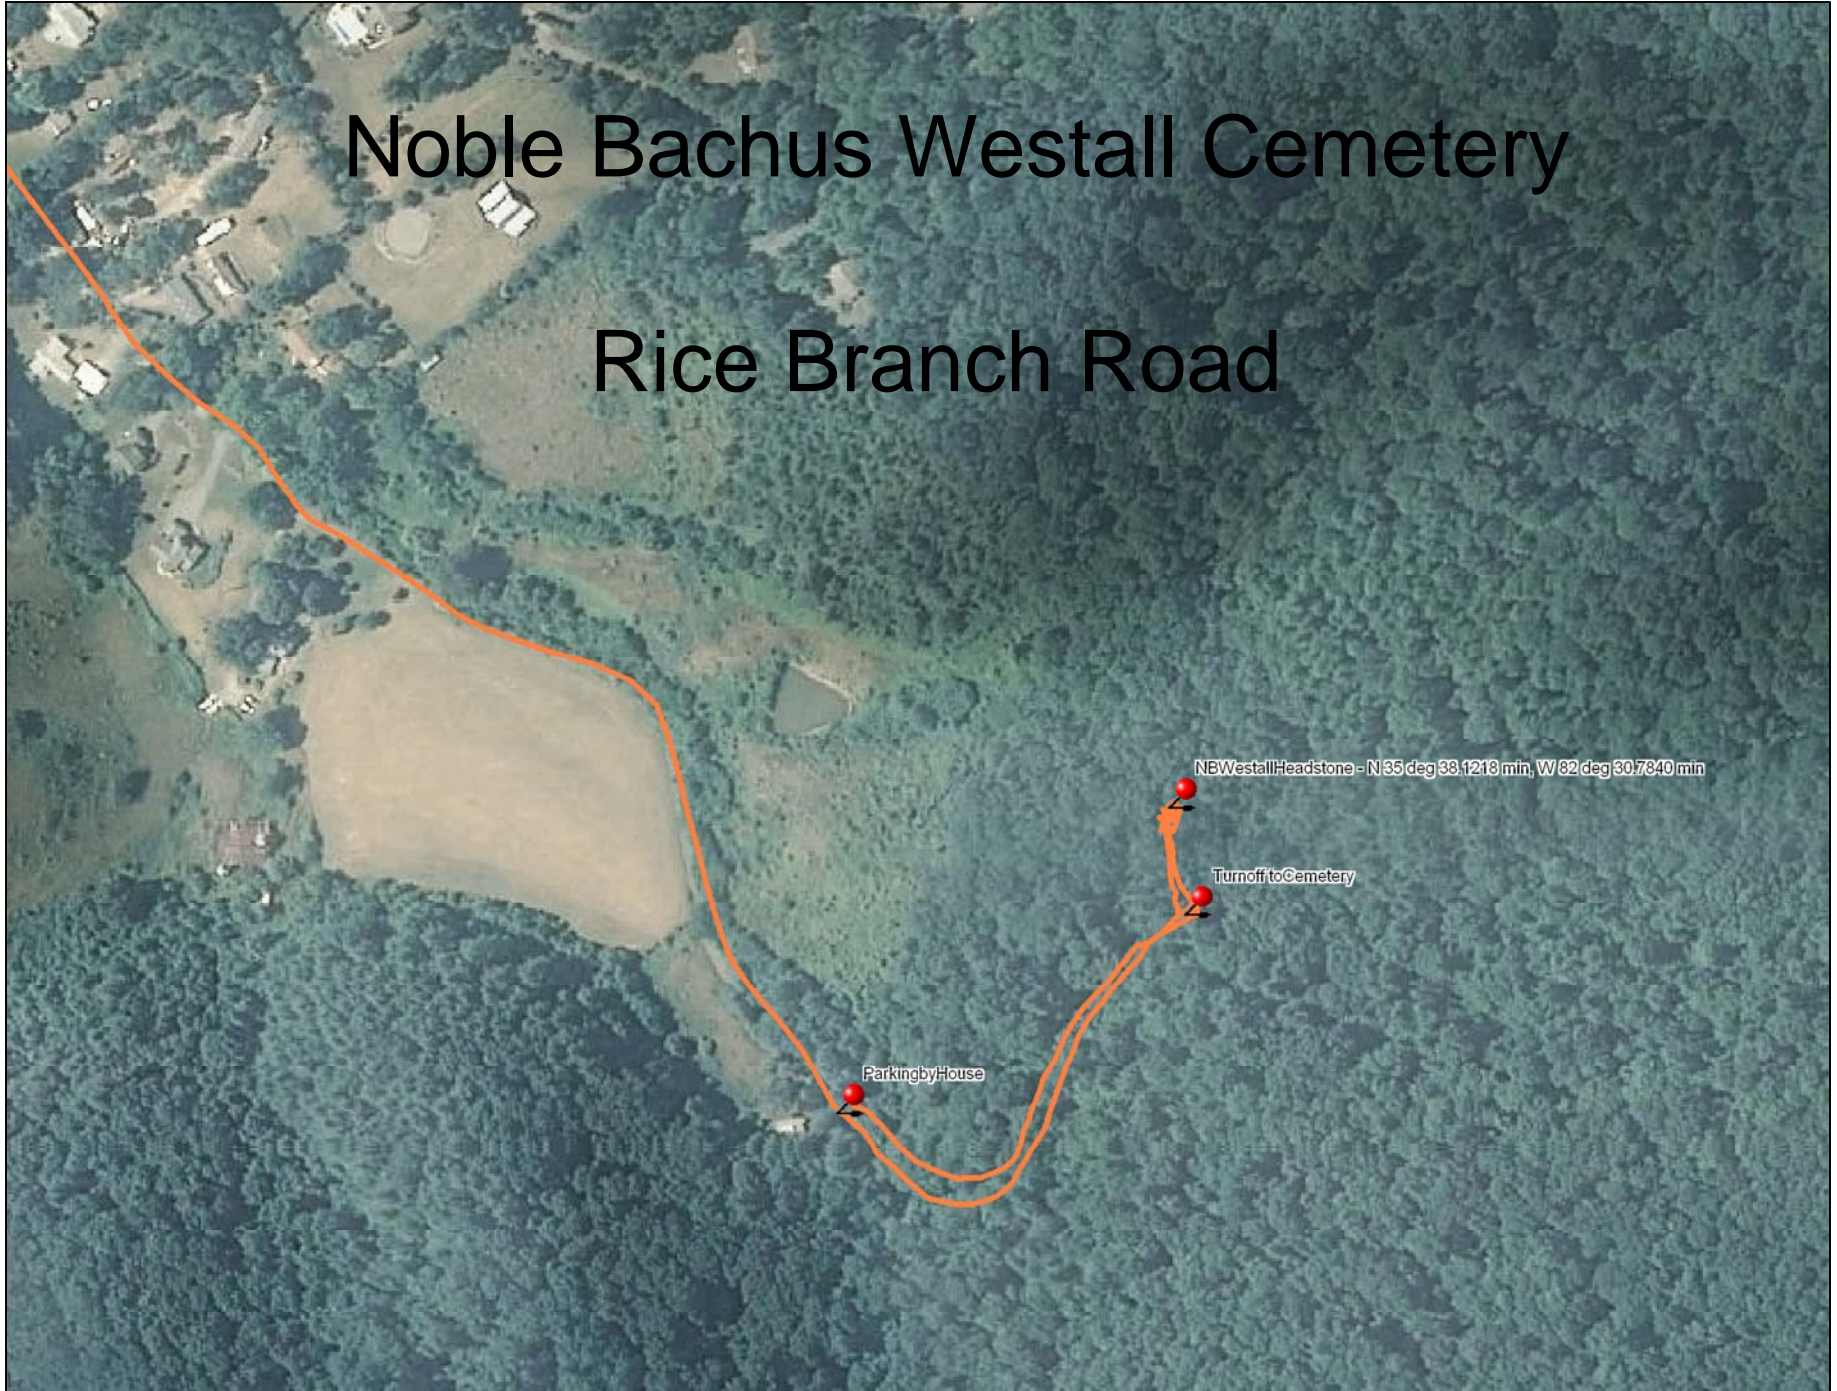

Noble Bachus Westall Cemetery

Rice Branch Road

Data use subject to license.

© DeLorme. Topo USA® 8.

www.delorme.com

Scale 1 : 3,200

1" = 266.7 ft

Data Zoom 16-0